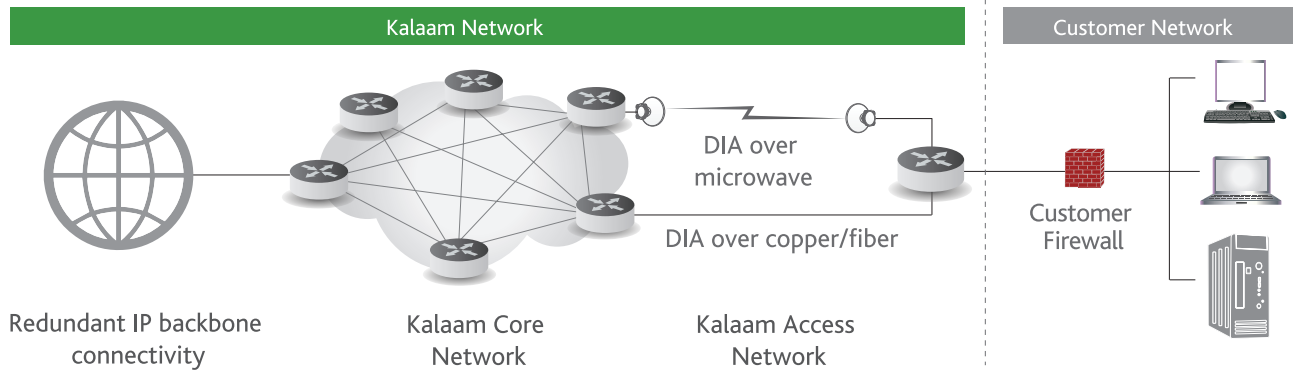

24/7
Dedicated
Customer
Care

Defined
Service
Level
Agreements

Premium
Next
Generation
Technology

Dedicated Internet Access

Kalaam's Dedicated Internet offers businesses high-speed symmetrical bandwidth connectivity over our Wired or Wireless network which is an ideal solution for large companies that need a reliable service which is highly secure. Our connectivity is a fully managed service, allowing you to focus more on your core business.

Features

- Access speeds of **upto 1 Gbps**
- Multiple last-mile connectivity through various technologies such as fiber and microwave.
- Redundant infrastructure in our core and distribution networks.
- Monitor your activity and performance reports through our web portal.
- Proactive support based on intelligent alerting system
- Bandwidth on Demand** - upgrade Internet connectivity to any higher speed by only giving a minimum prior notice to Kalaam