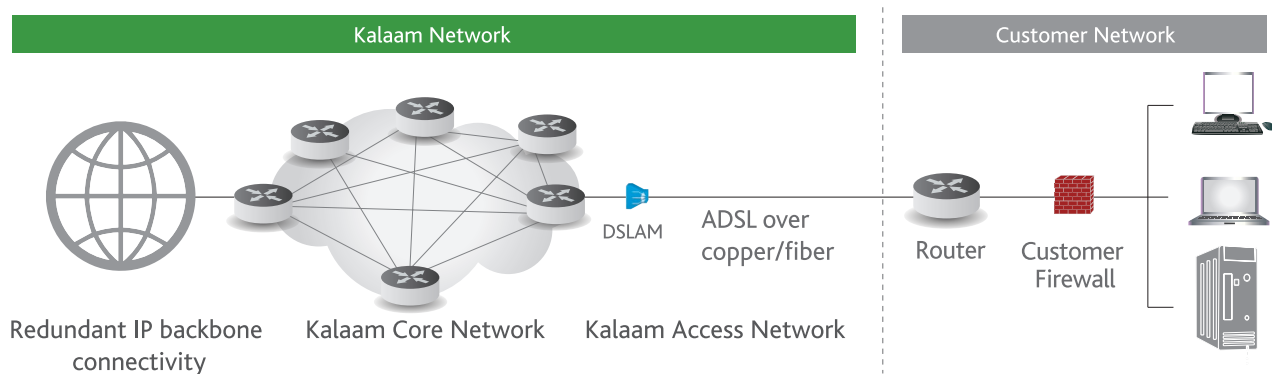

Benefits

- High speed broadband Internet access
- Reliable
- Cost Effective
- Save **upto 60%** on all international calls

Features

- Offers unlimited internet speeds **upto 32 Mbps**
- Last-mile connectivity via fiber or microwave
- Enjoy free minutes to local landlines and mobiles. Also enjoy unlimited free voice calls to any kalaam number range.

Threshold Packages

Speed	2 mbps	4 mbps	6 mbps	8 mbps
Threshold	25 GB	35 GB	40 GB	50 GB

Unlimited Packages

Speed	1 mbps	2 mbps	4 mbps	6 mbps
	8 mbps	10 mbps	16 mbps	20 mbps
32 mbps				

Managed Broadband

Kalaam's Managed Broadband offers customers a fully managed service with the flexibility to upgrade bandwidth whenever it is needed.